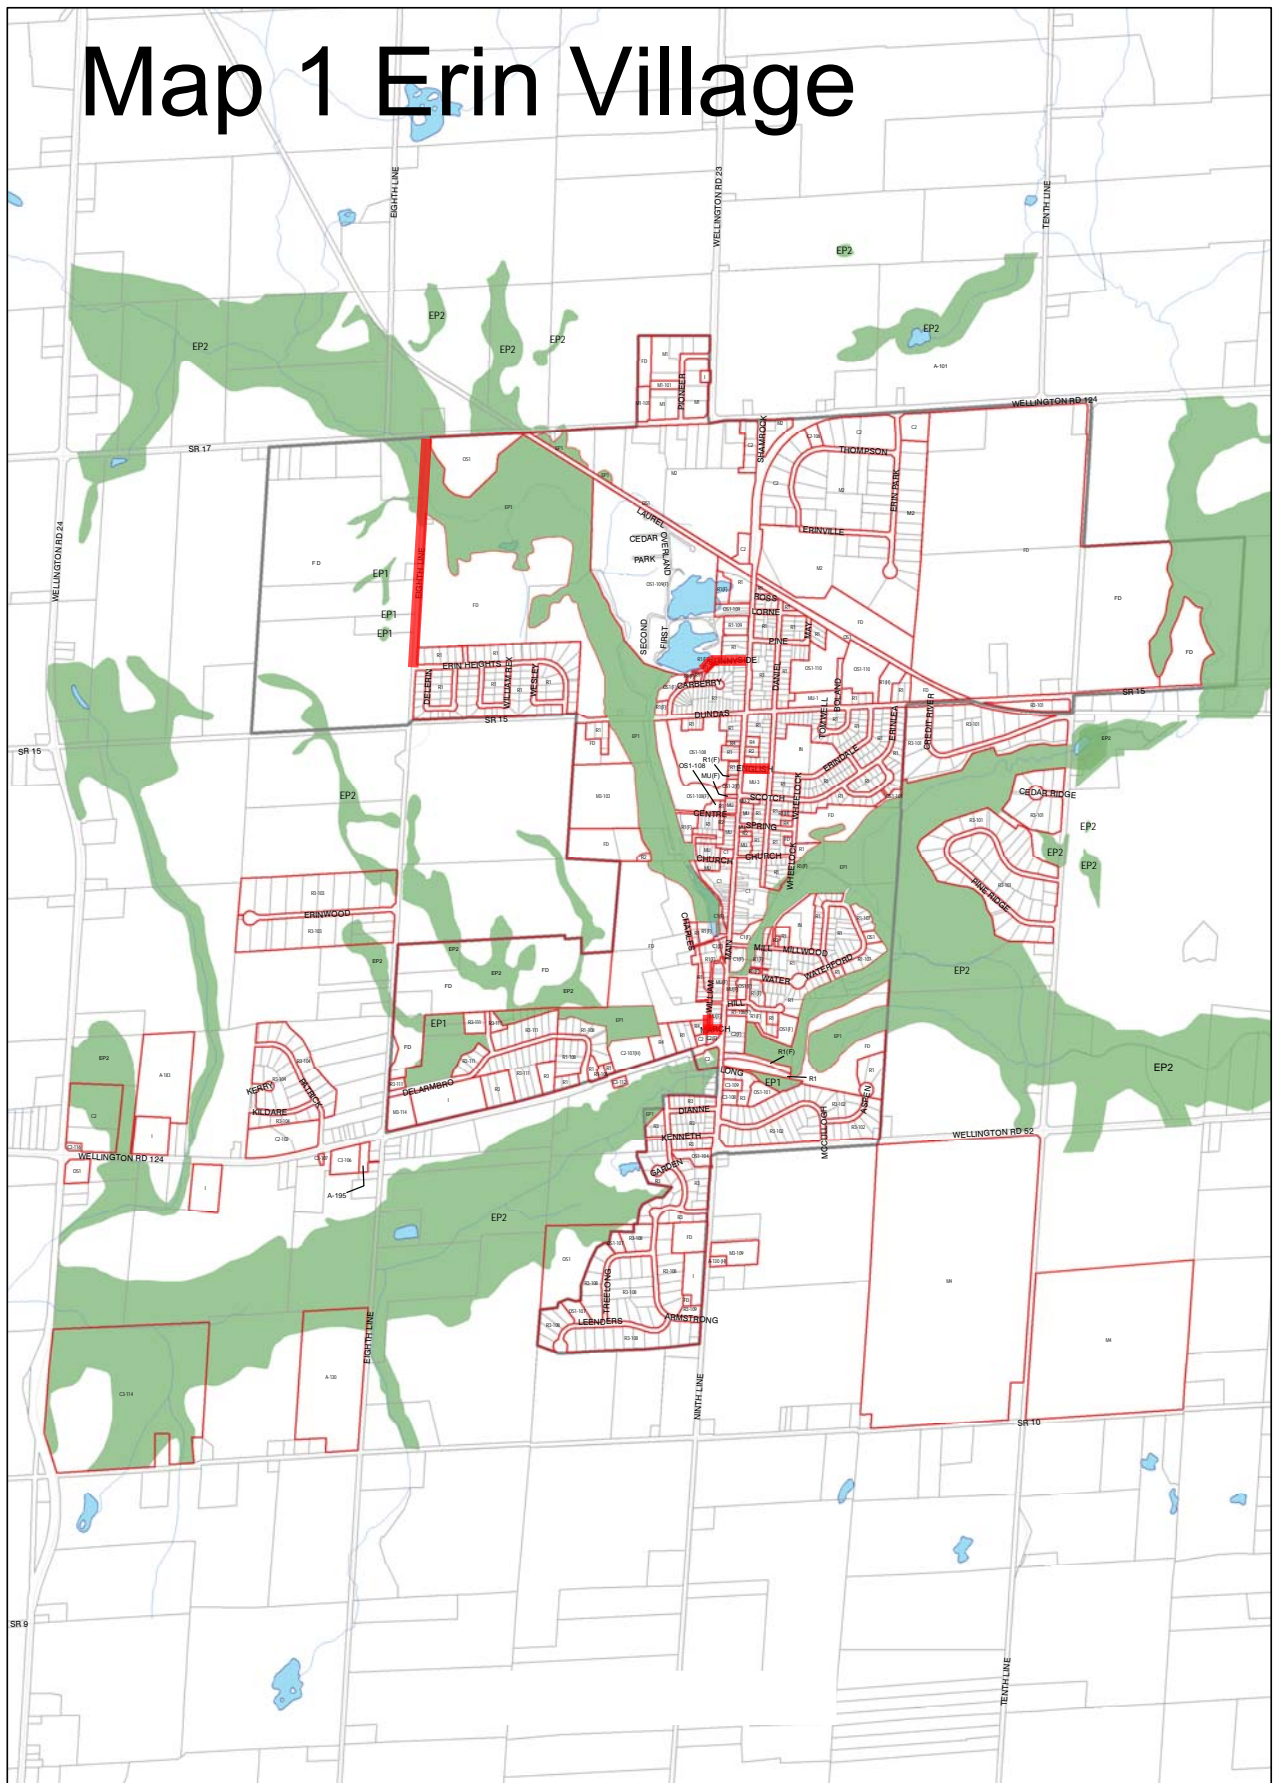

Map 1 Erin Village

Legend
Area of work ▬

ERIN VILLAGE
Town of Erin
Schedule "B"
By-law No. 07-67